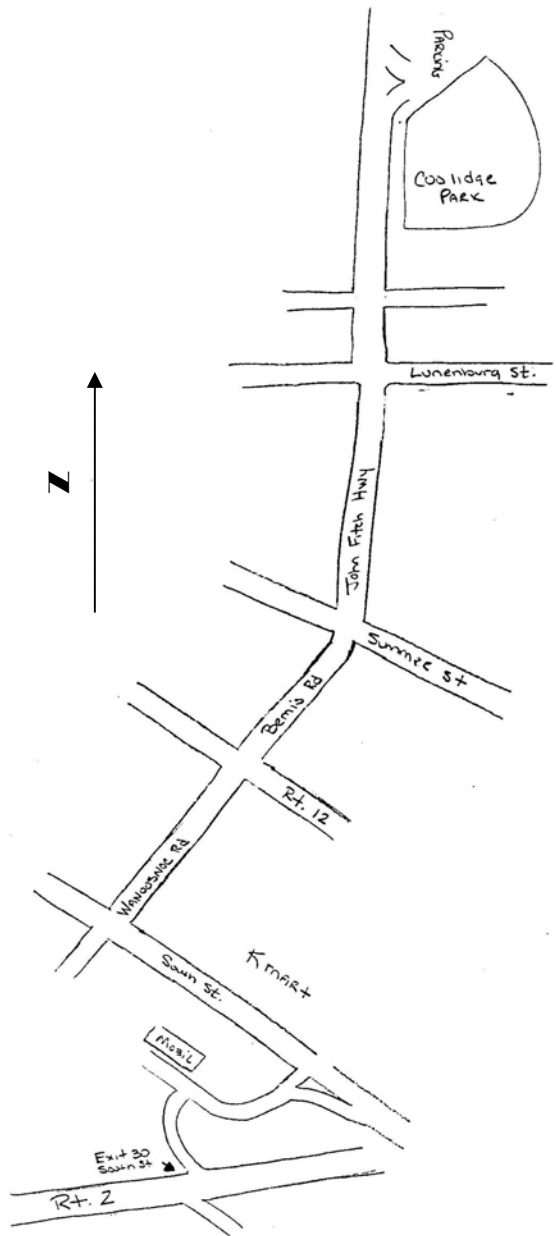

Fitchburg Youth Soccer Fields

NO DOGS ALLOWED

MORAN PARK

COOLIDGE PARK

DIRECTIONS to MORAN PARK

From Rt. 2W take Exit 28
 Follow Rt. 31N to Rt. 2A (1 mile)
 Follow Rt. 2A to Rt. 12N (1.1 mile)
 Follow Rt. 12N to Moran Park
 (.9 mile)
 Take left into Moran Park

DIRECTIONS to COOLIDGE PARK

From Rt. 2W take Exit 30, at lights take left onto South St.
 At next light take right onto Wanoosnoc Rd.
 Follow Wanoosnoc to Bemis (.5 miles)
 Follow Bemis to the John Fitch Hwy (.5 miles)
 Continue on John Fitch Hwy (2 miles)
 Coolidge Park will be on your right past the base ball and street hockey centers.