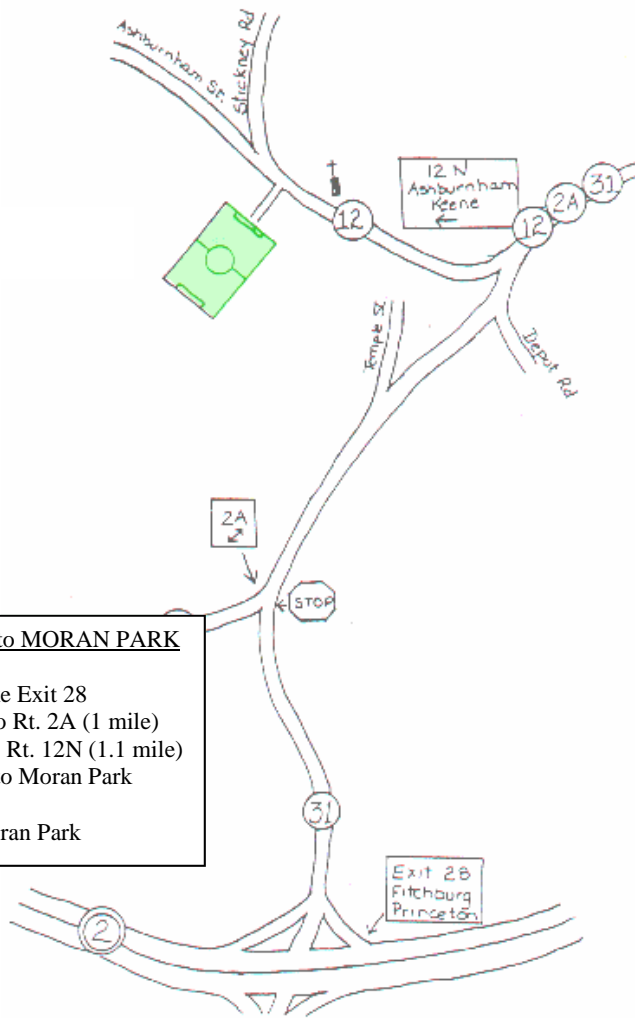

Fitchburg Youth Soccer Fields

NO DOGS ALLOWED

MORAN PARK

COOLIDGE PARK

DIRECTIONS to MORAN PARK

From Rt. 2W take Exit 28
 Follow Rt. 31N to Rt. 2A (1 mile)
 Follow Rt. 2A to Rt. 12N (1.1 mile)
 Follow Rt. 12N to Moran Park
 (.9 mile)
 Take left into Moran Park

DIRECTIONS to COOLIDGE PARK

From Rt. 2W take Exit 30, at lights take left onto South St.
 At next light take right onto Wanoosnoc Rd.
 Follow Wanoosnoc to Bemis (.5 miles)
 Follow Bemis to the John Fitch Hwy (.5 miles)
 Continue on John Fitch Hwy (2 miles)
 Coolidge Park will be on your right past the base ball and street hockey centers.