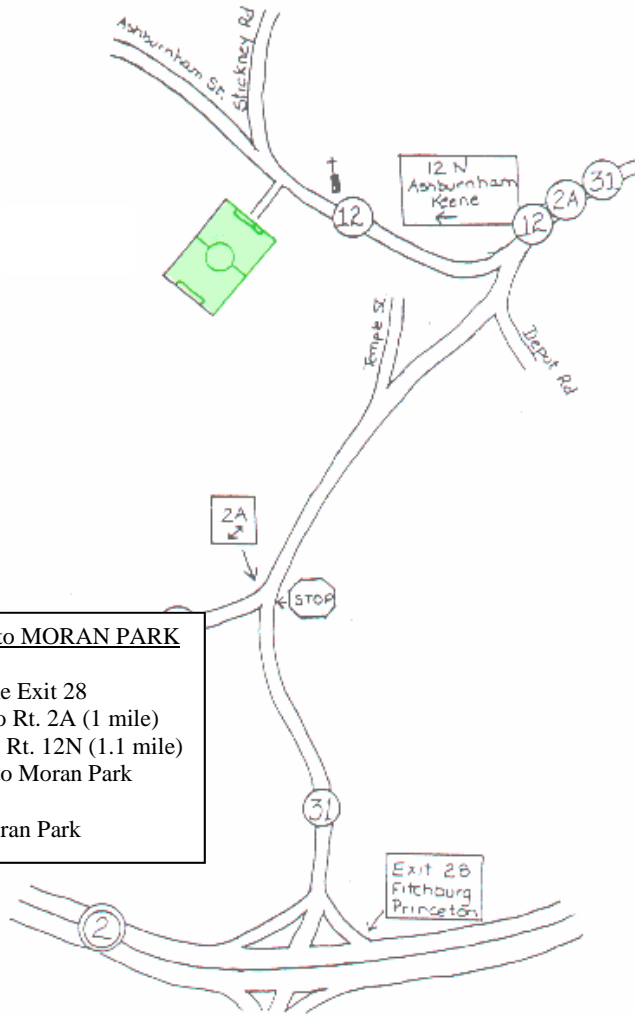

## NO DOGS ALLOWED

### MORAN PARK

### COOLIDGE PARK

**DIRECTIONS to MORAN PARK**

From Rt. 2W take Exit 28  
 Follow Rt. 31N to Rt. 2A (1 mile)  
 Follow Rt. 2A to Rt. 12N (1.1 mile)  
 Follow Rt. 12N to Moran Park  
 (.9 mile)  
 Take left into Moran Park

**DIRECTIONS to COOLIDGE PARK**

From Rt. 2W take Exit 30, at lights take left onto South St.  
 At next light take right onto Wanoosnoc Rd.  
 Follow Wanoosnoc to Bemis (.5 miles)  
 Follow Bemis to the John Fitch Hwy (.5 miles)  
 Continue on John Fitch Hwy (2 miles)  
 Coolidge Park will be on your right past the base ball and street hockey centers.