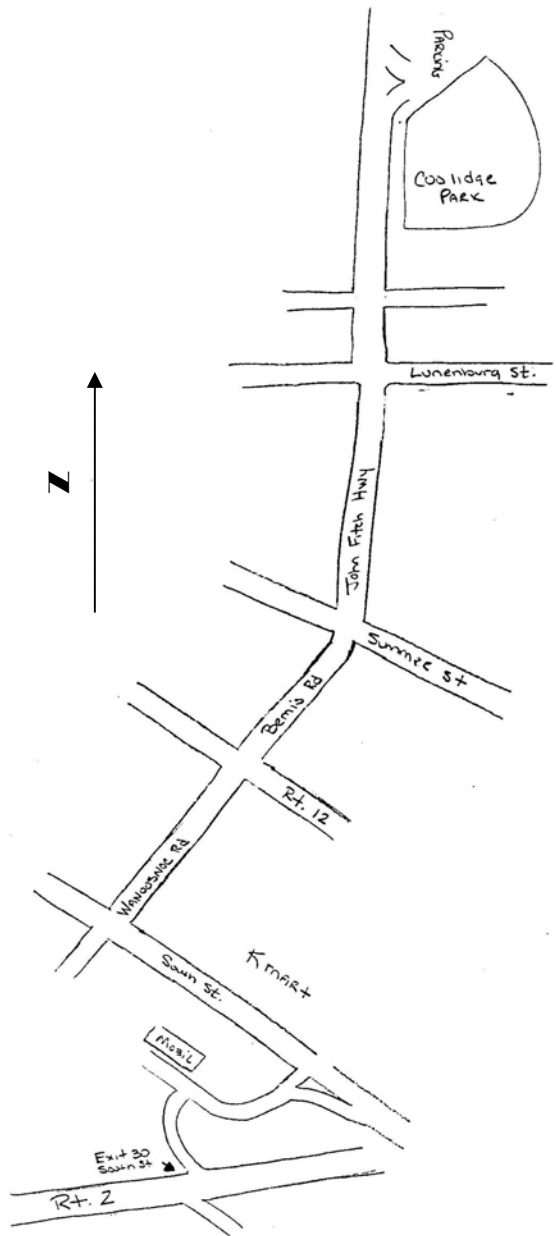

### COOLIDGE PARK

**DIRECTIONS to MORAN PARK**

From Rt. 2W take Exit 28  
 Follow Rt. 31N to Rt. 2A (1 mile)  
 Follow Rt. 2A to Rt. 12N (1.1 mile)  
 Follow Rt. 12N to Moran Park  
 (.9 mile)  
 Take left into Moran Park